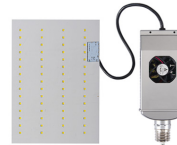

NOW

LED-8087M-G4 | 30W
Replaces up to 100W
Size matches ED17 MH

FEB

LED-8089M-G5 | 80W
Replaces up to 250W
Size matches ED28 MH

FEB

LED-8090-G4-OCC | 110W
Replaces up to 400W
Now with OCC sensor

MAR

LED-8091 | 310W
Replaces up to 1000W
1000W Shoe Box Retrofit